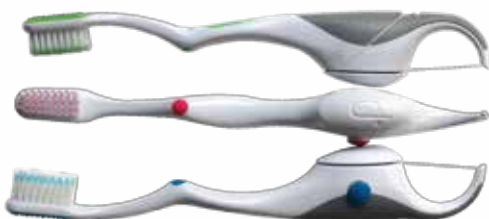

Romidan Ltd.

5, Simcha Holzberg St.,
Kiryat-Ono 5502213, Israel

Tel: +972-3-7360099

export@romidan.com

www.romidan.com